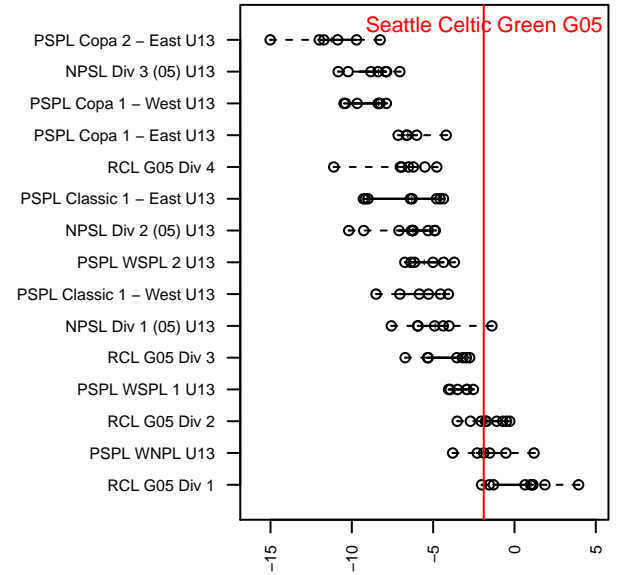

Seattle Celtic Green G05

Seattle Celtic
 Seattle, WA
 G05 total strength=1165
 attack=4.07 defense=3.09
 fall league = PSPL WNPL U13

alt names used:
 Seattle Celtic G05 Green
 Seattle Celtic G05 Green
 Seattle Celtic G05 Green
 Seattle Celtic G05 Green

Venues played:
 2017 Starfire Spring Classic GU13 Gold
 2017 Labor Day Cup GU13 Gold
 2017 PSPL WNPL U13
 2017 PacNW Winter Classic 2005 Premier

Seattle Celtic Green G05
 Dots are actual minus expected GF (blue circles) and GA (red triangles).
 Blue line is smoothed change in attack strength. Red is smoothed change in defense strength.

**attack and defense variance (black dot)
relative to other teams
and top 10 in region**

**attack and defense rating
relative to others at age
and all opponents in last 13 months**

Performance relative to 13 month average